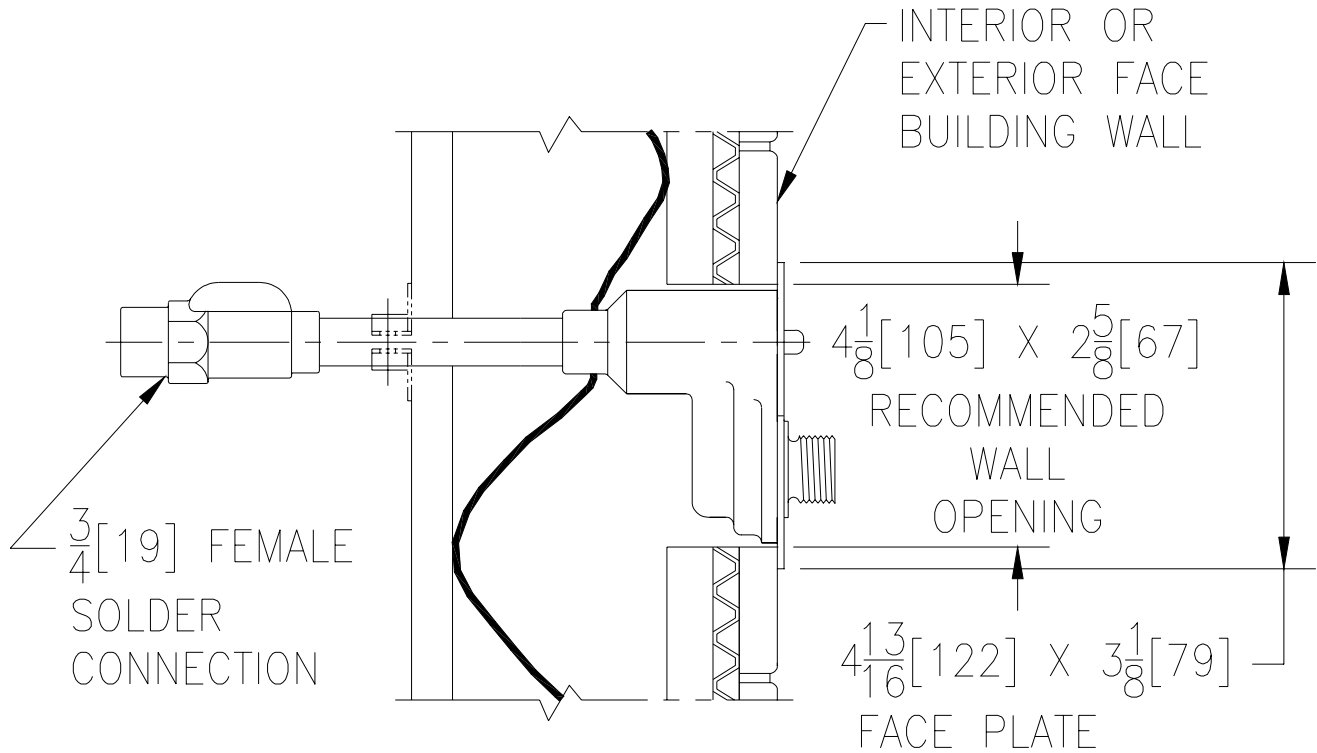

TYPICAL INSTALLATION
Z-1321
ECOLOTROL WALL HYDRANT WITH CERAMIC DISC

Dimensional Data (inches and [mm]) are Subject to Manufacturing Tolerances and Change Without Notice

Z-1321
ECOLOTROL WALL HYDRANT WITH CERAMIC DISC
Exposed, Non-Freeze, Automatic Draining, Anti-Siphon

Ecolotrol wall hydrants are used where the added security of a box hydrant is not required. Optional wall clamp shown to anchor hydrant in wall. Stainless steel face provides for flush installation and years of non-corroded appearance.